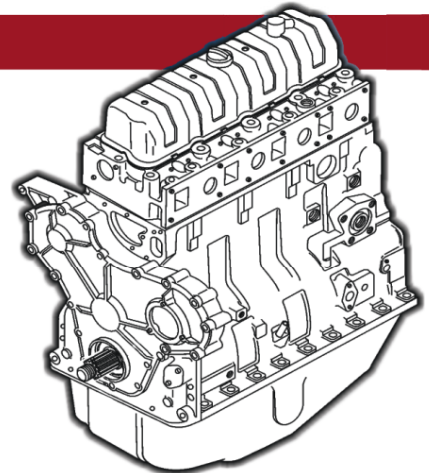

AGCO SISU POWER

Remanufactured Engines

Wide range of AGCO SISU POWER (SisuDiesel) remanufactured engines available.

Short block

Includes:

- Cylinder block
- Cylinder liners
- Crankshaft
- Pistons and connecting rods
- Bearings
- Oil pressure regulating valve

Long block

Includes in addition to short block:

- Cylinder head with valves
- Camshaft and valve tappets
- Valve mechanism
- Oil pump and suction pipe
- Counterbalance unit (4 cyl. engines)
- Oil sump (transport cover)
- Timing gears and casing