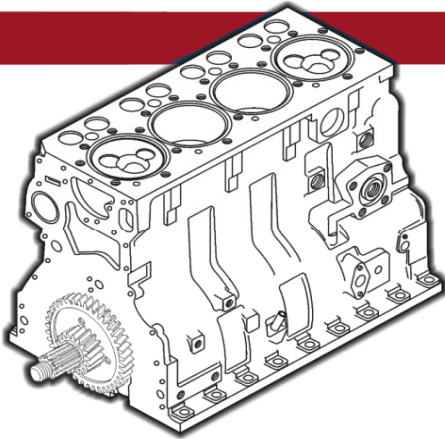

AGCO SISU POWER

Remanufactured Engines

Wide range of AGCO SISU POWER (SisuDiesel) remanufactured engines available.

Short block

Includes:

- Cylinder block
- Cylinder liners
- Crankshaft
- Pistons and connecting rods
- Bearings
- Oil pressure regulating valve

Long block

Includes in addition to short block:

- Cylinder head with valves
- Camshaft and valve tappets
- Valve mechanism
- Oil pump and suction pipe
- Counterbalance unit (4 cyl. engines)
- Oil sump (transport cover)
- Timing gears and casing