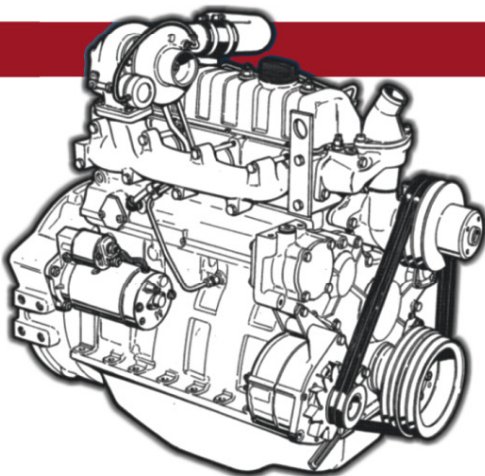

AGCO SISU POWER

Remanufactured Engines

Wide range of AGCO SISU POWER (SisuDiesel) remanufactured engines available.

Short block

Includes:

- Cylinder block
- Cylinder liners
- Crankshaft
- Pistons and connecting rods
- Bearings
- Oil pressure regulating valve

Long block

Includes in addition to short block:

- Cylinder head with valves
- Camshaft and valve tappets
- Valve mechanism
- Oil pump and suction pipe
- Counterbalance unit (4 cyl. engines)
- Oil sump (transport cover)
- Timing gears and casing